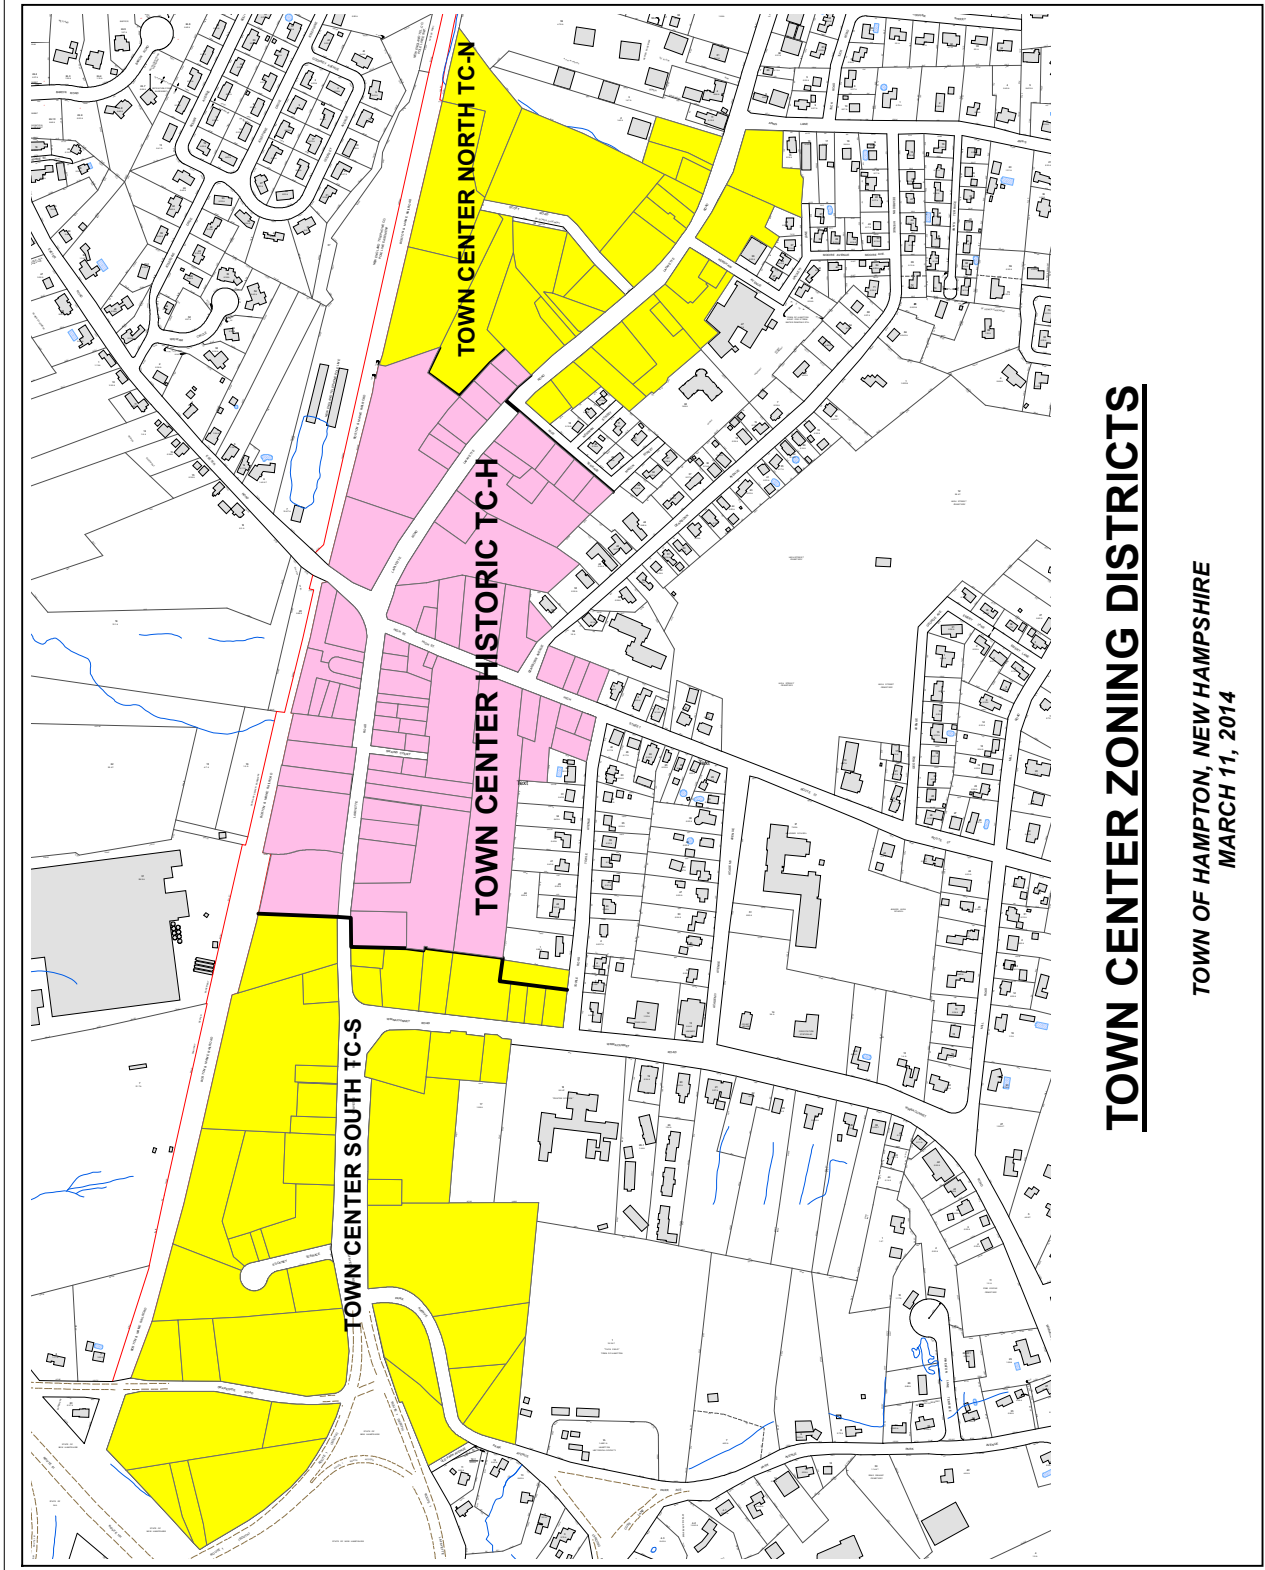

ATTACHMENT - C

TOWN CENTER ZONING DISTRICTS

TOWN OF HAMPTON, NEW HAMPSHIRE
MARCH 11, 2014