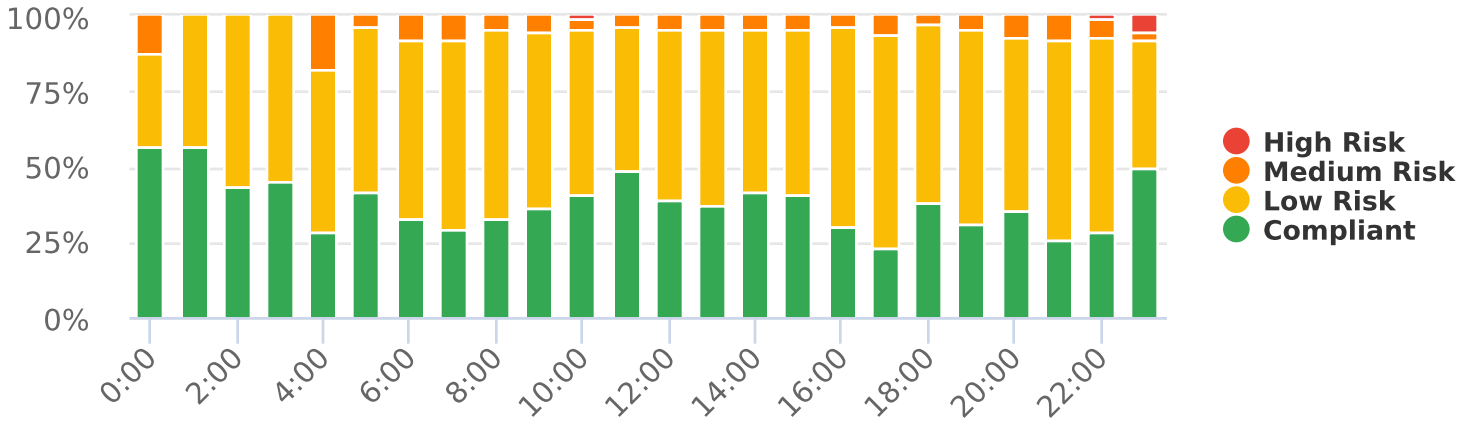

Start: 2022-10-03
End: 2022-10-09
Times: 0:00-23:59

Compliance & Risk Report

Drakeside, WB

Medium Risk Threshold: Speed Limit + 10
High Risk Threshold: Speed Limit + 20
Speed Range: 1 to 150
Time View: By Hour (Total Volumes)

Time	Speed Limit	Mode	Compliant	Low Risk	Medium Risk	High Risk	Total Num Vehicles
0:00	30	Display Off	9	5	2	0	16
1:00	30	Display Off	9	7	0	0	16
2:00	30	Display Off	7	9	0	0	16
3:00	30	Display Off	9	11	0	0	20
4:00	30	Display Off	14	27	9	0	50
5:00	30	Display Off	36	48	3	0	87
6:00	30	Display Off	74	132	18	0	224
7:00	30	Display Off	171	362	44	1	578
8:00	30	Display Off	177	342	24	0	543
9:00	30	Display Off	205	324	30	0	559
10:00	30	Display Off	241	319	23	4	587
11:00	30	Display Off	346	346	23	2	717
12:00	30	Display Off	267	384	33	0	684
13:00	30	Display Off	274	432	31	0	737
14:00	30	Display Off	316	411	30	1	758
15:00	30	Display Off	308	415	33	2	758
16:00	30	Display Off	191	417	25	0	633
17:00	30	Display Off	147	459	37	0	643
18:00	30	Display Off	205	318	16	0	539
19:00	30	Display Off	111	231	17	0	359
20:00	30	Display Off	73	118	15	0	206
21:00	30	Display Off	51	130	15	0	196
22:00	30	Display Off	27	60	6	1	94
23:00	30	Display Off	18	15	1	2	36
Total			3286	5322	435	13	9056

Start: 2022-10-03
 End: 2022-10-09
 Times: 0:00-23:59

Medium Risk Threshold: Speed Limit + 10
 High Risk Threshold: Speed Limit + 20
 Speed Range: 1 to 150
 Time View: By Hour (Total Volumes)

Compliance % by Hour (Totals)