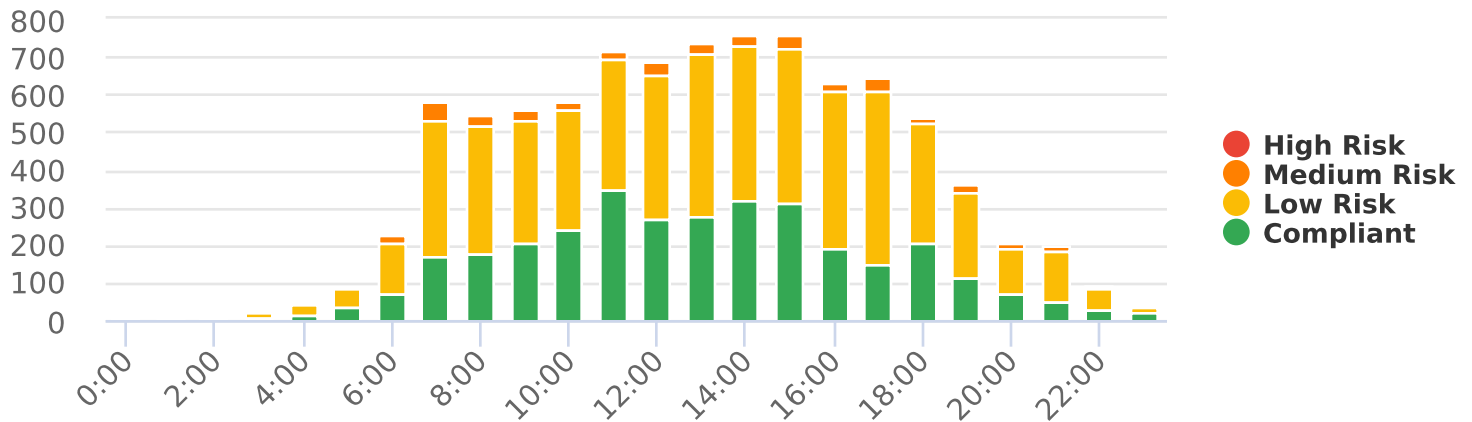

Compliance by Hour (Totals)